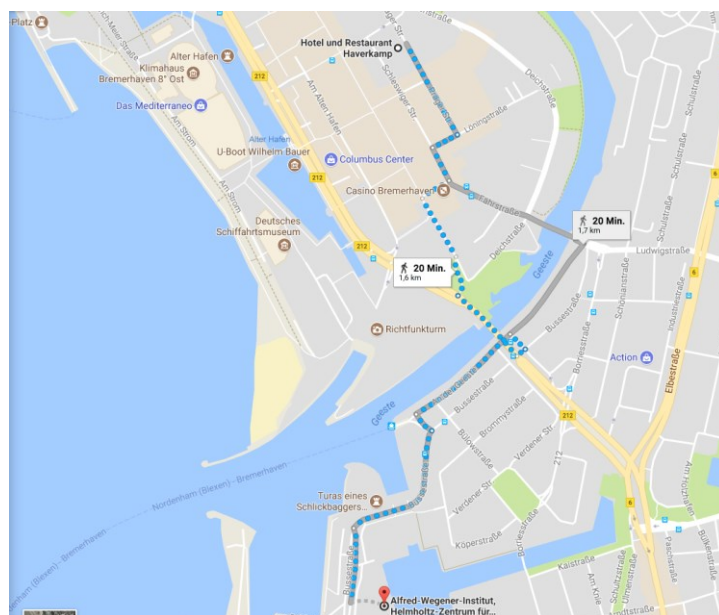

Logistic Information for the topical workshop at AWI

[Location: AWI Bremerhaven – Bussestraße 24 – 27670 Bremerhaven

Time: 6th November (13:15) – 8th November (13:30)]

How to get here: Bremerhaven is located in north-western Germany, in the North of the Hanseatic city Bremen. Via Bremen or Hamburg Bremerhaven can be reached by car (A27), as well as by long-distance and/or regional trains.

Arrival by train: Trains of the [Deutschen Bahn](#) and the Elbe Weser railways ([EVB](#)) operate at regular intervals from Bremen and Hamburg to Bremerhaven Hbf.

To AWI Campus Bussestraße 24 (building F): From the central station of Bremerhaven you can take several bus routes or taxi:

- Bus route 501 up to „Weserfähre“
- Bus routes 505, 506 up to „Columbusstraße/Weserfähre“
- Bus routes 440, 503, 507, 528, 531, 579 up to „Elbinger Platz“ (10 min. walk)

From Hotel Haverkamp to AWI Campus Bussestraße 24 (building F) – 20 min walk

From City Hotel Schulz to AWI Campus Bussestraße 24 (building F) – 17 min walk